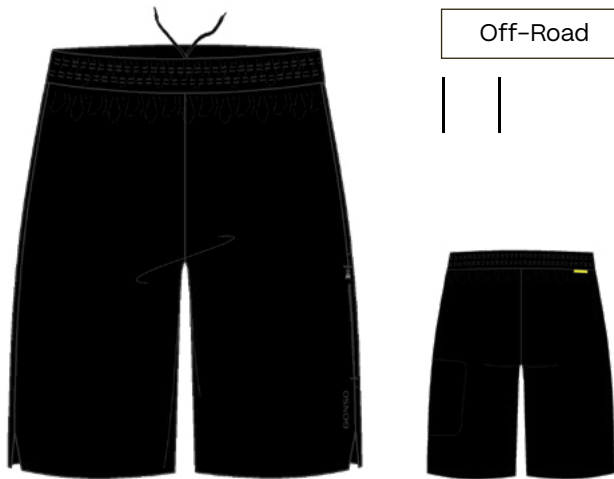

24.5

(size 38)

34 → 46

NEW

Off-Road

- Pull-on shorts for on- and off-bike
- Close-fitting
- Highly elastic, easy-care, water-repellent
- Elastic pull-on waistband with drawstring
- Seamless zip pocket

86% Polyester
14% Elastane