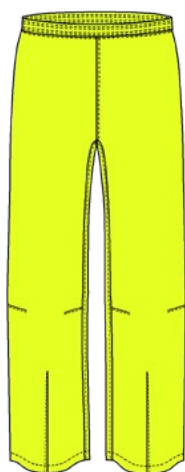

10599 safety yellow

83 cm (size L)

S → XXL

PP

Off-Road

- Loose fit - Unisex fit
- 2-layer laminate with partially taped seams
- Elastic waistband
- Side leg opening and width adjustment
- Extended leg at the front
- Fashionable elements with reflection