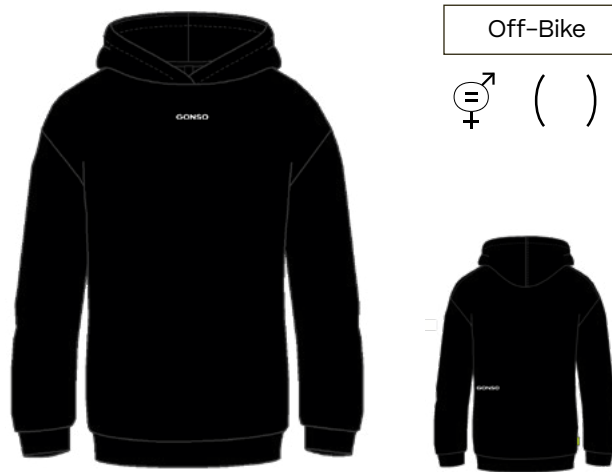

3005487 Off-Bike Hoodie
(19522)

10900
black

↗ XS→3XL

PP

Off-Bike

- Loose fit - Unisex fit
- Gonso crew hoodie with logo
- Relaxed everyday companion on cooler days
- Pleasantly soft feel

45% Polyester
25% Modal
25% Cotton
5% Elastane