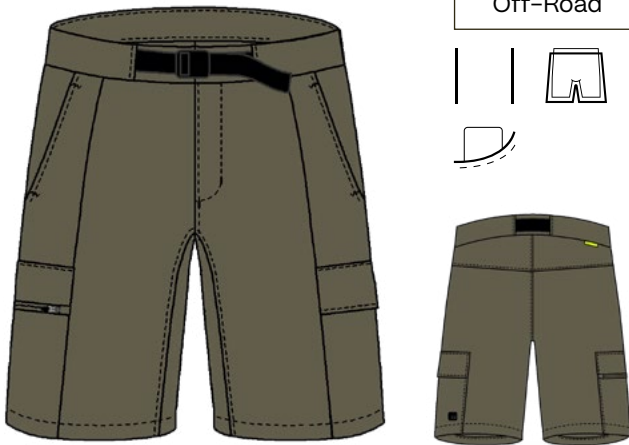

Men's Cycling Shorts

CARGO CYCLING SHORTS WITH INNER SHORTS

3006853 Adventure Shorts Cargo M (15165)

20974
oak ash

29.5 cm (size L)

S → 6XL

NEW

Off-Road

- Cargo shorts with inner shorts for versatile use
- Close-fitting
- High elasticity for movement, easy-care, water-repellent
- With belt
- One pocket with flap, one pocket with zipper

86% Polyester
14% Elastane

COLORWAYS

10900
black

PAD

DRY UP AIR

OFF-ROAD CYCLING SHORTS WITH INNER SHORTS