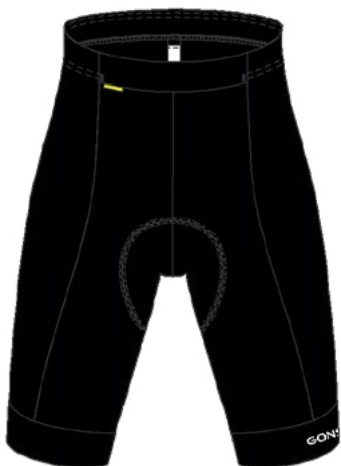

SHORT CYCLING SHORTS WITH PAD

3003170 Essential Shorts M
(16214)

10900
black

26 cm
(size L)

S→6XL

PP

On-Road