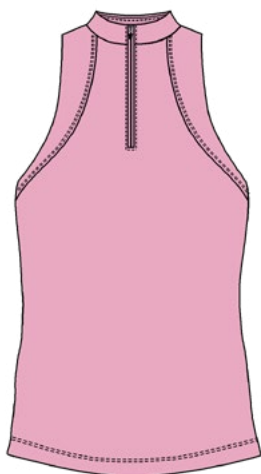

21004
almond blossom

21006
old bronze

21009
aquarius

CYCLING TOP

3006158 Adventure Top Sleeveless W
(29247)

21004
almond
blossom

PP

Off-Road