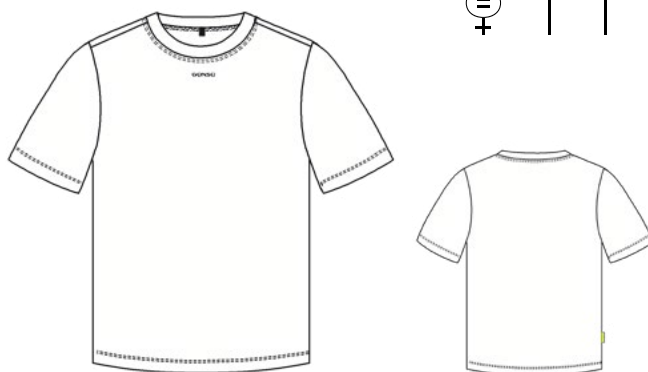

UNISEX CREW T-SHIRT

3006863 Off-Bike Crew Shirt
(19620)

10600
white

68 cm
(size L)

XS → XXL

NEW

Off-Bike

- Essential cotton shirt
- Close-fitting – Unisex fit
- Gonso crew shirt
- Gonso look for everyday life