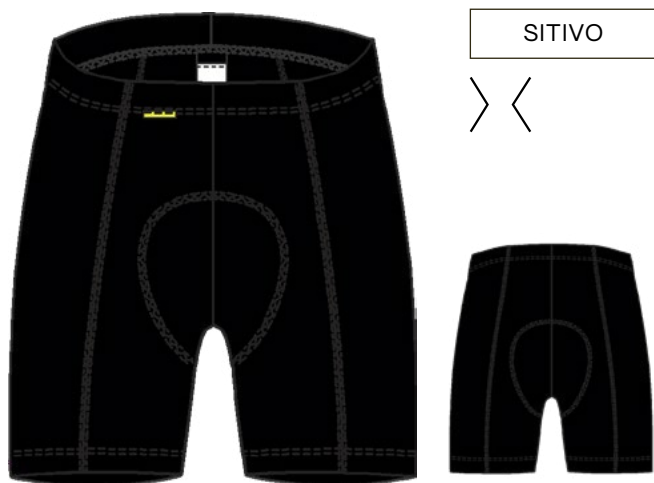

CYCLING UNDERWEAR WITH PAD
3000046 Sitivo U W
(22150)

1. black
   ● 19308
   ● 19018
   ● 19014

↗ ↖ 34 → 52

PP

SITIVO

- Tight fit
- Can be combined with any cycling shorts
- Sitivo seat pad with Poron® elements
- Quick-drying

92% Polyester
8% Elastane

PAD

SITIVO BLUE

SITIVO GREEN

SITIVO RED