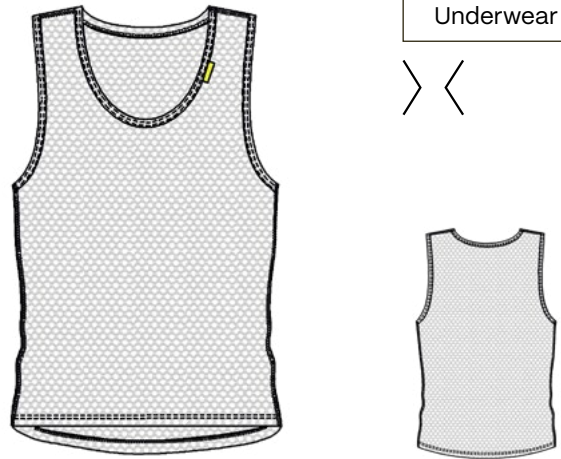

Underwear

- Tight fit
- High elasticity for movement
- Breathable and extra light
- Bound neckline and armholes
- Soft feel against the skin

93% Polyester
7% Elastane

COLORWAYS

10900
black

off-bike wear

Men's off-bike wear