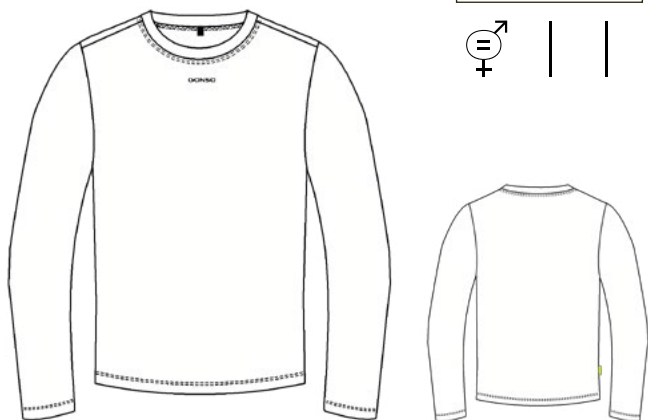

 XS → XXL

NEW

Off-Bike

- Essential cotton long-sleeve Off-Bike in unisex
- Close-fitting – Unisex fit
- Essential for cooler days
- Gonso look for everyday life

100% Cotton

COLORWAYS

21030
titanium

UNISEX CREW HOODIE