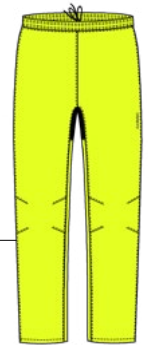

3005433
Save Pants W

Page 84

10599
safety yellow
♀