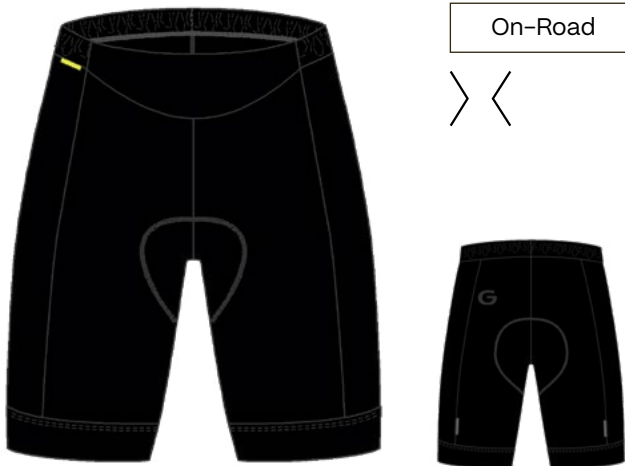

SHORT CYCLING TIGHTS WITH PAD

3000049 Fortuna
(26105)

10900 black

PP

On-Road

- Tight fit
- Retains shape, durable, high elasticity for movement
- Relax Gel Comfort seat pad
- Comfort waistband, anti-slip silicone leg gripper
- Fashionable elements with reflection