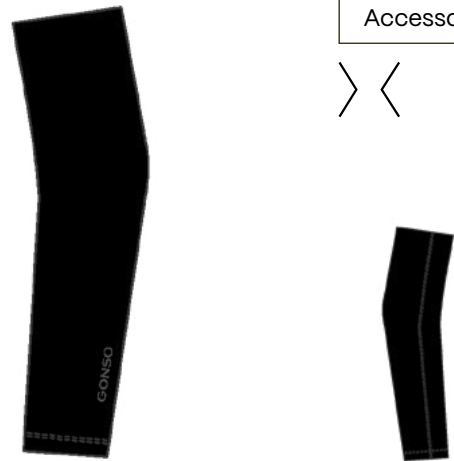

- Suppresses bacterial growth
- Anti-inflammatory effect
- Prevents chafing
- Increases comfort on long rides

LIGHTLY WARMING ARM WARMERS

3005867 Arm Warmer (91148)

10900
black

↕ XS→XXL

PP

Accessories

- Tight fit
- High elasticity
- Arm cuff with silicone and laser cut prevents slipping and constriction
- Small pack size