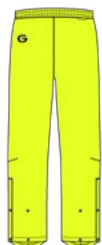

10599 safety yellow

83 cm (size L)

S → XXL

PP

Off-Road

- Loose fit - Unisex fit
- 2-layer laminate with partially taped seams
- Elastic waistband
- Side leg opening and width adjustment
- Extended leg at the front
- Fashionable elements with reflection