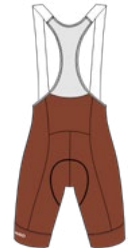

3003171 Essential Bib M (16216)

21026
marocco

27
(size L)

S → 6XL

PP

On-Road

> < (♻️)

- Tight fit
- Shape-retaining, durable, high freedom of movement
- Dry Up Air seat pad
- Bib construction with mesh
- Color-coordinated anti-slip silicone leg grippers

78% Recycled Polyamide
22% Elastane

COLORWAYS