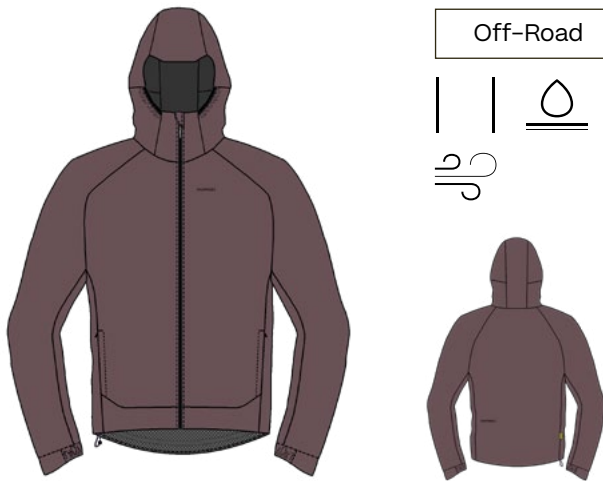

Men's cycling jackets

CYCLING RAIN JACKET 2.5L

3006929 Save Jacket Trail M (13920)

21005
purple
gray

NEW

Off-Road

- 2.5-layer rain jacket with hood for reliable weather protection
- Close-fitting
- 2.5-layer laminate with taped seams & 10,000 mm water column
- Ergonomically pre-shaped sleeves, elasticated hood opening
- Concealed zip side pockets, fashionable reflective elements

G-TEX
100% Polyester

COLORWAYS

21007
khaki dust

CYCLING RAIN JACKET 2L