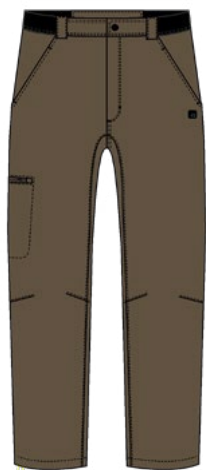

LONG LEISURE PANTS WITH INNER SHORTS

3006143 Adventure Pants M
(15154)

20246
gray phoenix

PP

Off-Road

1+1

- Close-fitting
- Pre-shaped knees, sewn-in elastic at the hem with cord stopper for hem adjustment
- Includes cycling undershorts with Dry Up Air seat pad
- Comfortable elastic waistband
- Slit pockets and zip pocket on the thigh

90% Polyamide
10% Elastane

COLORWAYS

10900
black

PAD

DRY UP AIR

OFF-ROAD ZIP-OFF CYCLING PANTS WITH INNER SHORTS