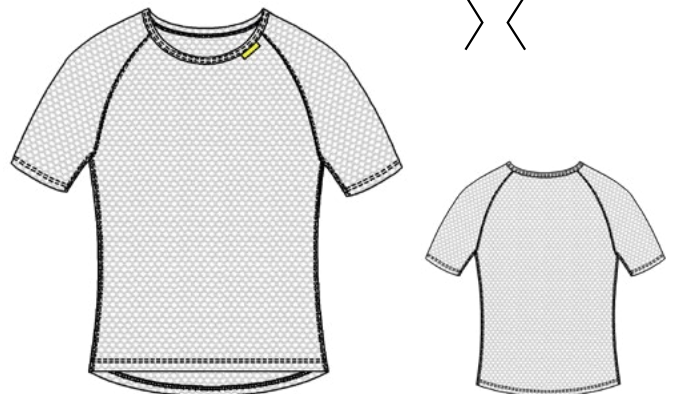

10600
white

67 cm
(size 38)

↕ 34→52

PP

Underwear

- Tight fit
- High elasticity and breathability
- Extra light
- Soft feel on the skin
- Quick-drying

93% Polyester
7% Elastane

COLORWAYS