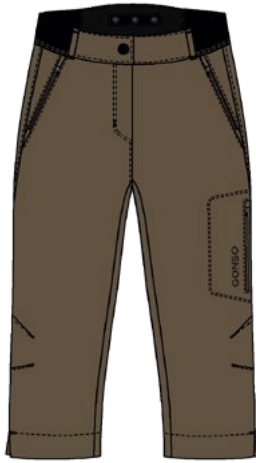

20246 gray phoenix

40 cm (size 38)

34 → 52

PP

Off-Road

- Close-fitting
- Durable and dimensionally stable
- Includes cycling inner shorts with Dry Up Air seat pad
- Comfortable elastic waistband
- Zip pockets