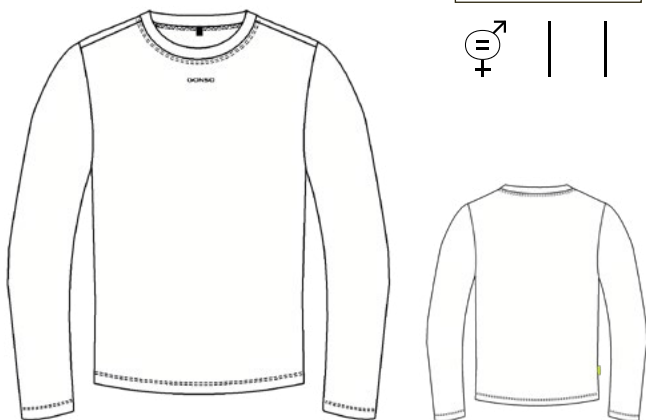

Off-Bike

- Essential cotton long-sleeve Off-Bike in unisex
- Close-fitting - Unisex fit
- Essential for cooler days
- Gonso look for everyday life

100% Cotton

COLORWAYS

21030
titanium

UNISEX CREW HOODIE

3005487 Off-Bike Hoodie
(19522)