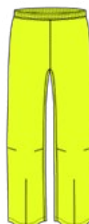

3005213
TRAIL PANTS M

Off-Road

Semi fit

—

XS→3XL

73 cm (size L)

35

3006185
ESSENTIAL
RAIN PANTS