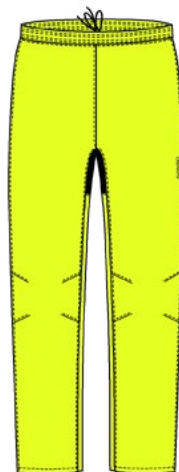

3000357 Save Pants M (13159)

10599 safety yellow

83 cm (size L)

S → 6XL

PP

Off-Road

- Loose fit
- Taped seams, waterproof, 10,000 mm water column
- Elastic waistband with adjustable cord
- Abrasion protection on the seat, adjustable leg width
- Fashionable elements with reflection

G-TEX
100% Polyester

COLORWAYS

NO PAD

10900 black