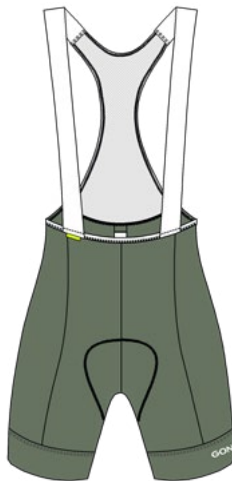

SUPER SHORT BIB SHORTS WITH PAD

3006889 Essential Bib Mini W
(26317)

21025
summer sage

19
(size 38)

↗ ↘ 34 → 46

NEW

On-Road

- Essential Bib in mini version with shorter leg
- Tight fit
- Shape-retaining, durable, high freedom of movement
- Dry Up Air seat pad
- Bib construction with mesh & very short leg length

78% Recycled Polyamide
22% Elastane

COLORWAYS

10900
black

21026
marocco

PAD

DRY UP AIR

CYCLING SHORTS WITH INTEGRATED INNER SHORTS