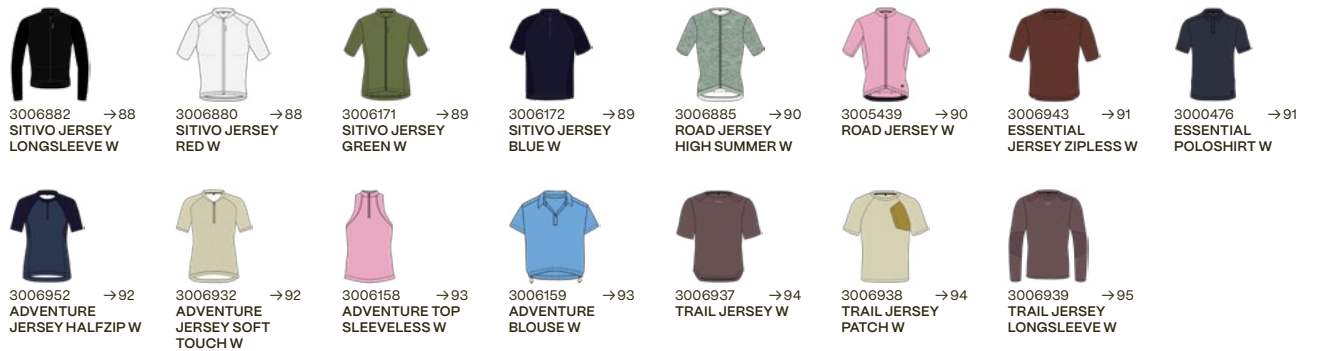

Women's cycling shorts

Women's cycling jerseys

Women's cycling jackets

Colorways

Gonso Giro Gelato –

a collection that reimagines summer: light, playful, and full of joie de vivre. Inspired by the lightness of Italian days, by warm light on the skin, short breaks on the roadside, and the simple happiness of being on the move. Dolce Vita, translated into movement.