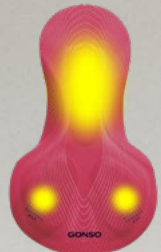

Sportive

Pressure point relief for sporty riding position

Density: 90 kg/m³ ☐

Thickness: 15 mm

Gonso Cycling Wear Sitivo Fitting System

We don't believe in one-size-fits-all.
Find your individual fit among
our more than 50 Sitivo size variants
to match your riding position.