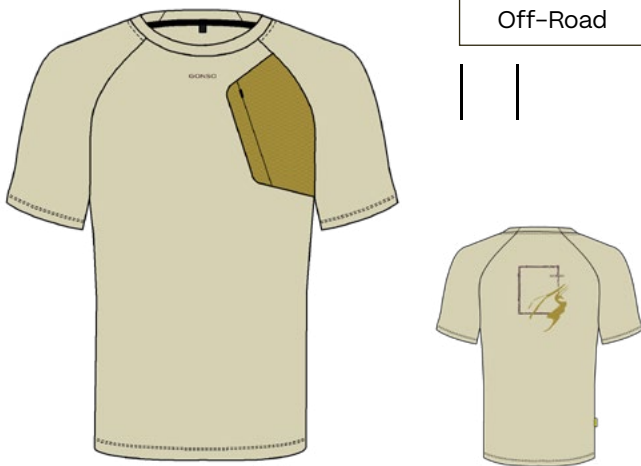

Men's cycling jerseys

SHORT-SLEEVE MTB SHIRT WITH CHEST POCKET

3006935 Trail Jersey Patch M (19361)

21003
cardboard

68
(size L)

S → 4XL

NEW

Off-Road

- Trail jersey with pocket and back print
- Close-fitting
- High elasticity for movement
- Comfortable to wear
- Zip chest pocket
- Material mix with Sorona

Material mix of:
Polyester
Polyamide
Elastane