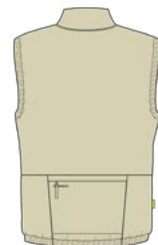

Women's cycling jackets

OFFROAD WIND VEST

3006153 Adventure Vest Wind W (24321)

21003
cardboard

61
(size 38)

↕ 34→52

PP

Off-Road