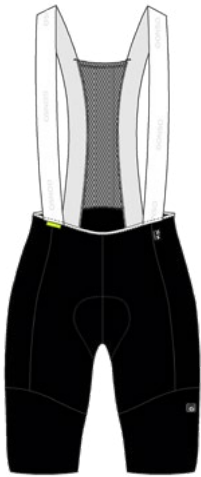

SQlab pad

Innovative SQlab pad with TPE gel, only 6 or 8 mm thin and particularly firm

Features

Particularly wide silicone leg grippers for perfect hold and wearing comfort

Perfect fit

Sporty fit with innovative cut, extra-wide elastic straps for the best hold or comfort waistband

NEW

SQlab

- Elevated version of the SQlab GO Bib with extra thin seat pad
- Tight fit
- Very light & breathable
- Ergonomic, extra thin SQlab seat pad (5 mm)
- Non-slip laser-cut leg cuffs

71% Polyamide
29% Elastane