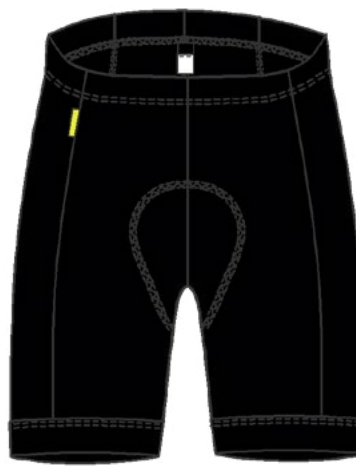

3000044 Cancun
(16111)

10900
black

19.5 cm
(size L)

S→6XL

PP

On-Road

- Tight fit
- Shape-retaining, durable, high elasticity for movement
- Relax Gel Comfort seat pad
- Elastic waistband, anti-slip silicone hem
- Fashionable reflective elements

80% Polyamide
20% Elastane

PAD

RELAX GEL
COMFORT