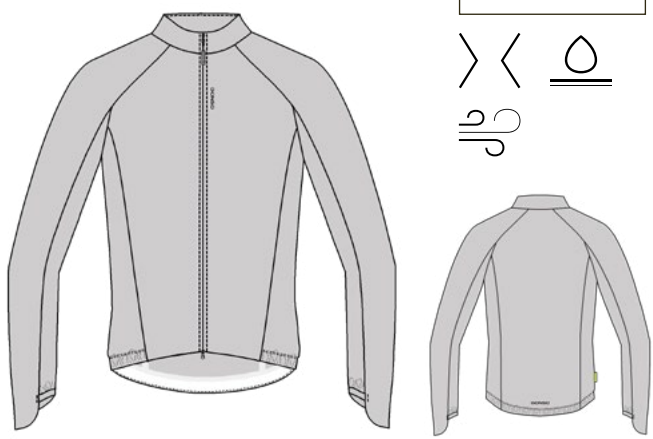

Women's cycling jackets

ROAD BIKE RAIN JACKET

3006873 Save Jacket Road Light W (23730)

10902
high rise 64
(size 38) 34→46

NEW

On-Road

- Ultralight & packable road bike rain jacket
- Tight fit
- Taped seams & 10,000 mm water column
- Small pack size for the jersey pocket
- Elastic hem
- Extended back of hand

100% Polyamide

COLORWAYS

10599
safety yellow

ROAD BIKE WIND JACKET