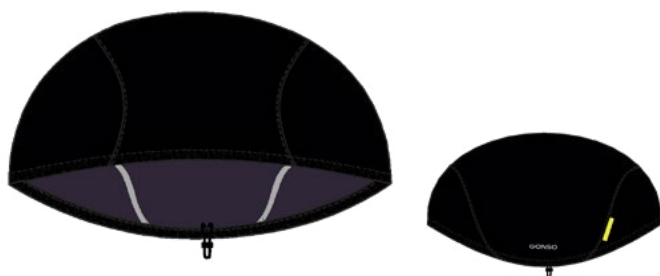

HELMET COVER

3000597 Save Helmet Cover

(91325)

10900
black

M and XL

PP

Accessories

- 2-layer laminate, water-repellent, durable
- 10,000 mm water column
- Compatible with all common bicycle helmets
- Adjustable hem, fashionable elements with reflection

G-TEX

100% Polyester

COLORWAYS

10599
safety yellow