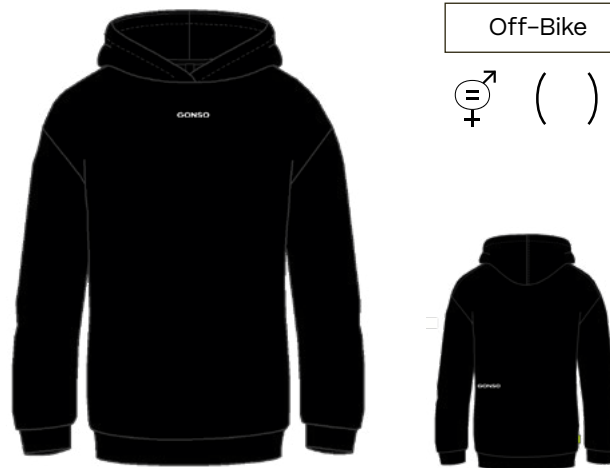

3005487 Off-Bike Hoodie (19522)

10900
black

 68 cm
(size 38)

 XS → 3XL

PP

Off-Bike

- Loose fit – Unisex fit
- Gonso crew hoodie with logo
- Relaxed everyday companion on cooler days
- Pleasantly soft feel

45% Polyester
25% Modal
25% Cotton
5% Elastane