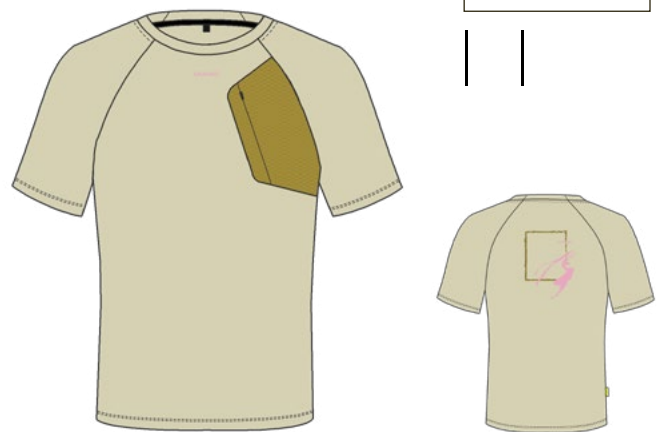

3006938 Trail Jersey Patch W (29361)

21003
cardboard

63
(size 38)

34 → 46

NEW

Off-Road

- Trail jersey with practical details and back print
- Close-fitting fit
- High freedom of movement
- Comfortable feel
- Zip chest pocket
- Made of Sorona material

Material mix of:
Polyester
Polyamide
Elastane

COLORWAYS

21005
purple gray

21007
khaki dust