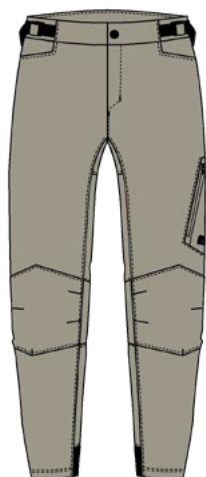

- Slim-fit long pants for the trail
- Close-fitting
- Freedom of movement thanks to elastic and comfortable outer fabric
- Pre-shaped knees, narrow leg cuffs
- Adjustable waistband
- Integrated smartphone pocket on the thigh