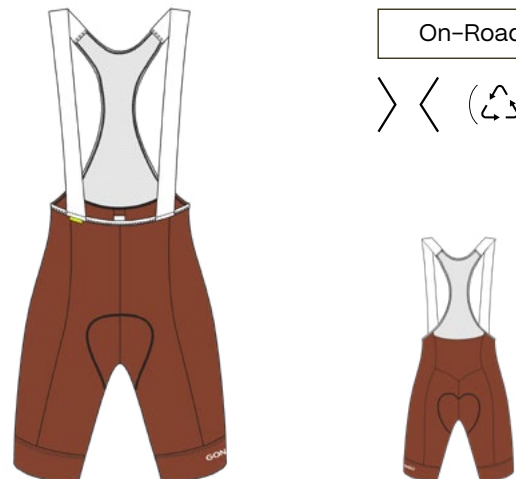

3006111 Essential Bib W (26316)

21026
marocco

24

(size 38)

34 → 46

PP

On-Road

- Close-fitting
- Shape-retaining, durable, high freedom of movement
- Dry Up Air seat pad
- Bib construction with mesh
- Color-coordinated anti-slip silicone leg grippers

78% Recycled Polyamide
22% Elastane

COLORWAYS

PAD

10900
black

21025
summer sage

DRY UP AIR