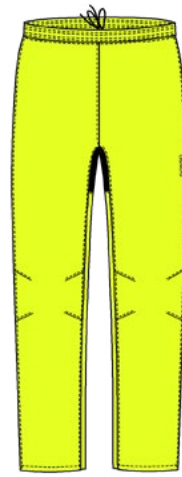

ALL-WEATHER/RAIN PANTS WITHOUT PAD 3005433 Save Pants W (23159)

10599
safety
yellow

80.5 cm
(size 38)

34 → 52

PP

Off-Road

- Loose fit
- Waterproof due to taped seams and 10,000 mm water column
- Elastic slip-on waistband with drawstring
- Abrasion protection on the seat, adjustable leg width
- Fashionable elements with reflection

G-TEX
100% Polyester

COLORWAYS

NO PAD

10900
black