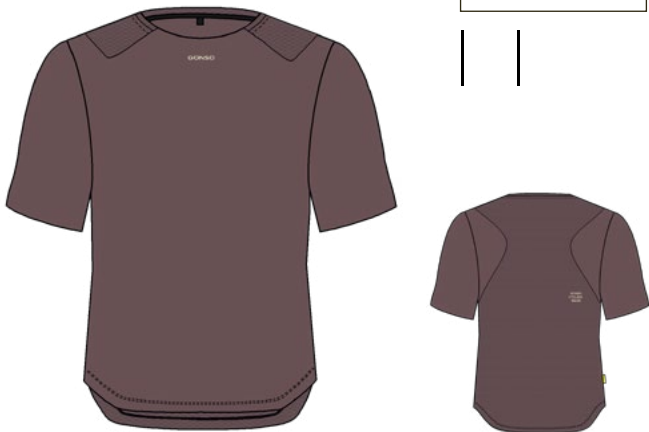

3006937 Trail Jersey W (29360)

21005
purple gray

 62
(size 38)

 34 → 46

NEW

Off-Road

- Trail jersey made of material mix with Sorona® for off-road use
- Close-fitting
- High elasticity for movement
- Breathable
- Made of Sorona material mix, open-pored fabric in the back