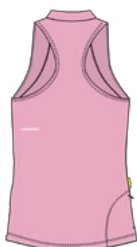

21004
almond blossom

21006
old bronze

21009
aquarius

CYCLING TOP

3006158 Adventure Top Sleeveless W
(29247)

21004
almond
blossom

PP

Off-Road