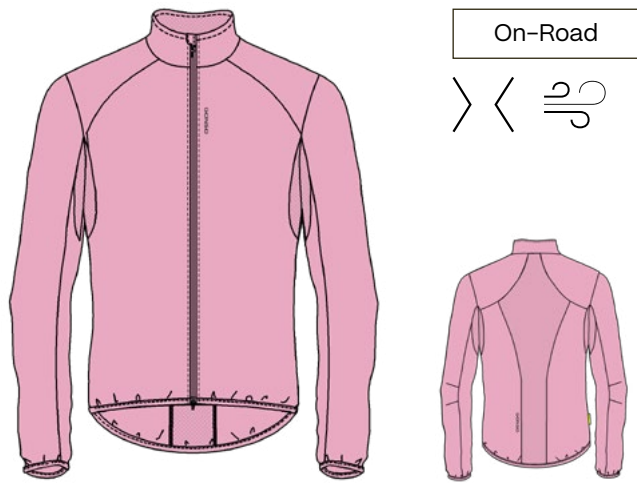

100% Polyamide

COLORWAYS

10599
safety yellow

ROAD BIKE WIND JACKET

3003189 Road Jacket Wind W (24240)

21004
almond blossom  61
(size 38)  34→46

PP

On-Road