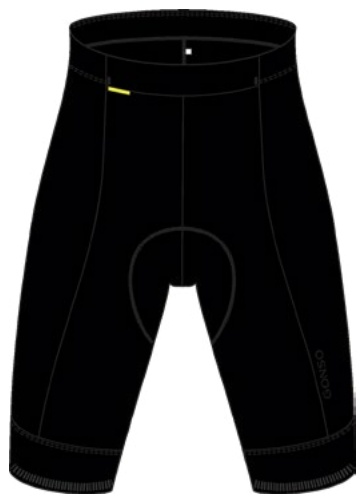

Men's Cycling Shorts

CYCLING SHORTS WITH PAD

3003172 Sitivo M (16250)

black
● 19308
● 19018
● 19014

 29 cm
(size L)

 S → 6XL

PP

SITIVO

> < (♻️)

- Tight fit
- High freedom of movement
- Sitivo seat pad with Poron® elements
- Elastic waistband
- Anti-slip silicone leg gripper with fashionable reflection

65% Recycled Polyamide
35% Elastane