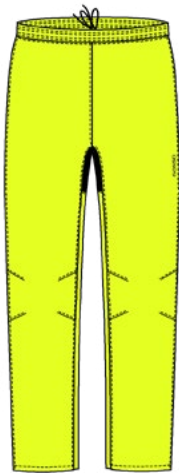

83
(size L)

XS → 6XL

PP

Off-Road

- Loose fit
- Taped seams, waterproof, 10,000 mm water column
- Elastic waistband with adjustable cord
- Abrasion protection on the seat, adjustable leg width
- Leg zip for easy putting on and taking off