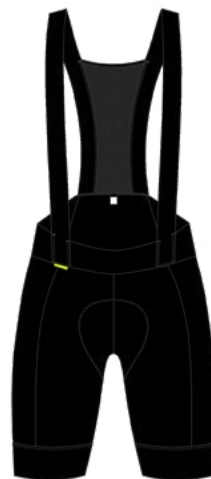

3006888 Essential Bib Pockets W (22160)

10900
black

23
(size 38)

34 → 46

NEW

Off-Road

- Bib shorts with back pocket for trail and gravel
- Tight fit
- Shape-retaining, durable, high freedom of movement
- Dry Up Air seat pad
- Bib construction with mesh

78% Recycled Polyamide
22% Elastane

PAD

DRY UP AIR