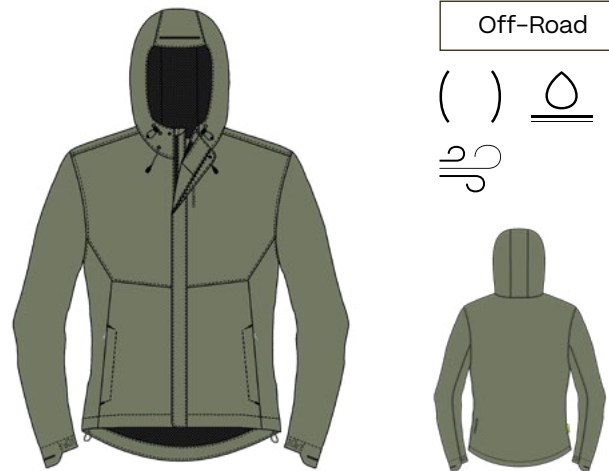

G-TEX
100% Polyester

COLORWAYS

21007
khaki dust

CYCLING RAIN JACKET 2L

3005201 Save Jacket Essential M (13916)

20974
oak ash

PP

Off-Road