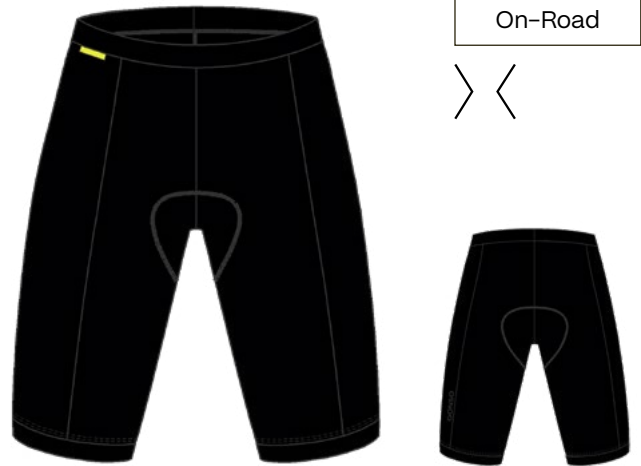

10900
black

 24
(size 38)

 34 → 52

PP

On-Road

> <

- Close-fitting
- Durable, breathable, easy-care
- Dry Up Air seat pad
- Comfort waistband in the front
- Fashionable elements with reflection

77% Polyamide
23% Elastane