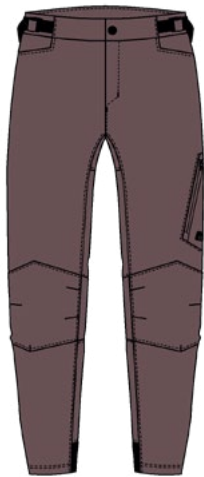

- Slim-cut, long pants for on the trail
- Close-fitting
- Freedom of movement thanks to elastic and comfortable outer fabric
- Pre-shaped knees, narrow leg cuffs
- Adjustable waistband
- Integrated smartphone pocket on the thigh