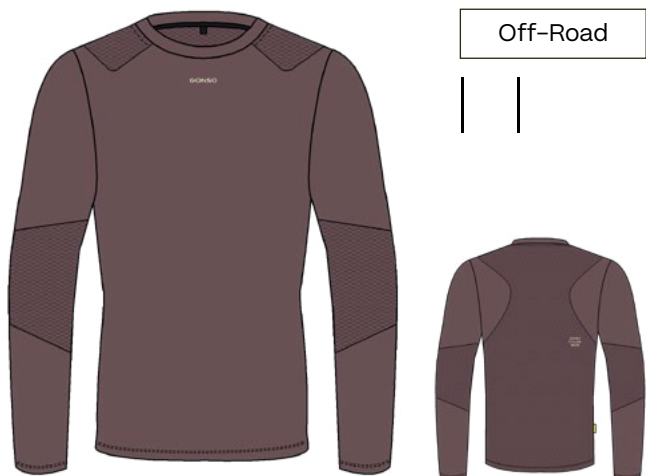

LONG-SLEEVE MTB SHIRT

3006939 Trail Jersey Longsleeve W (29362)

21005
purple gray

NEW

Off-Road

- Long-sleeve trail jersey made of material mix with Sorona® for off-road use
- Close-fitting fit
- High freedom of movement
- Breathable
- Made of Sorona material mix, open-pored fabric in the back

Material mix of:

Polyester
Polyamide
Elastane

COLORWAYS

21007
khaki dust