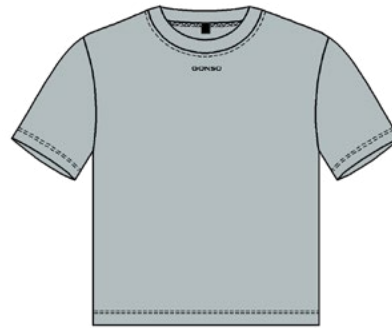

21030
titanium

48 cm
(size 38)

34 → 44

NEW

Off-Bike

- Cropped essential cotton shirt
- Close-fitting
- Short cut
- Gonso look for everyday life

100% Cotton

CREW TANK TOP