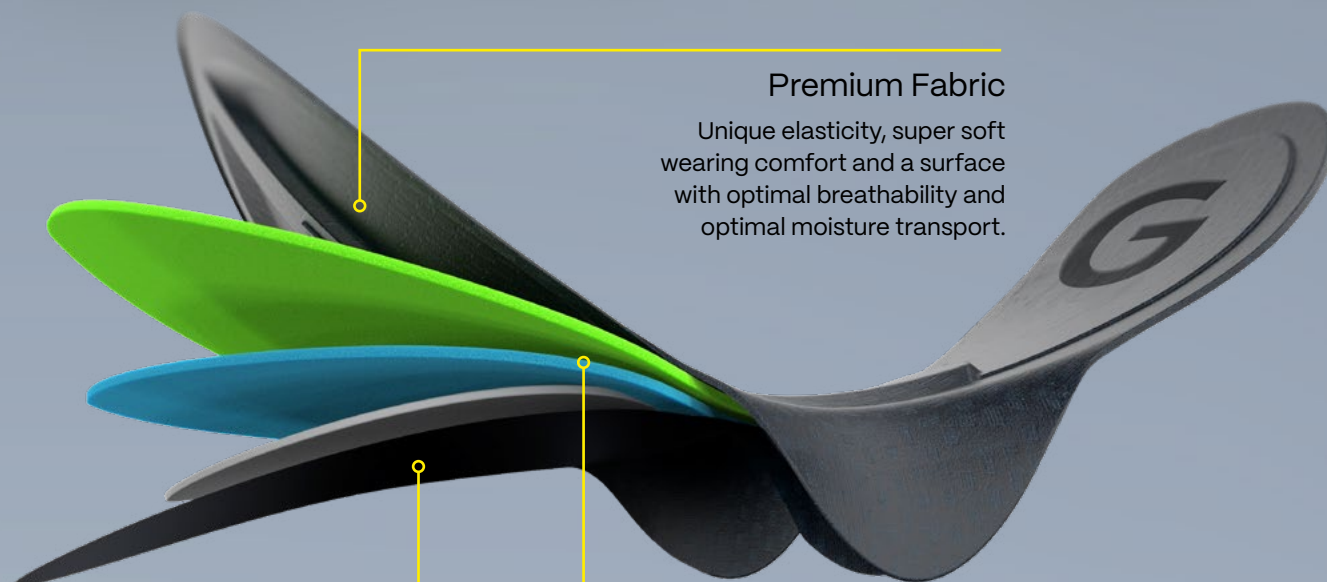

↗ ↘ S→6XL

PP

SITIVO

- Tight fit
- Can be combined with any cycling shorts
- Sitivo seat pad with Poron® elements
- Quick-drying

92% Polyester
8% Elastane

PAD

SITIVO BLUE

SITIVO GREEN

SITIVO RED

SQLab^{Go}

Premium Fabric

Unique elasticity, super soft wearing comfort and a surface with optimal breathability and optimal moisture transport.

Orthopaedic TPE gel

Was specially developed to absorb shear forces in the medical field.