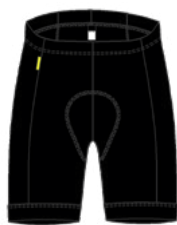

3000044
CANCUN

On-Road

Tight fit

Relax Gel Comfort

S→6XL

19.5 cm (size L)

31