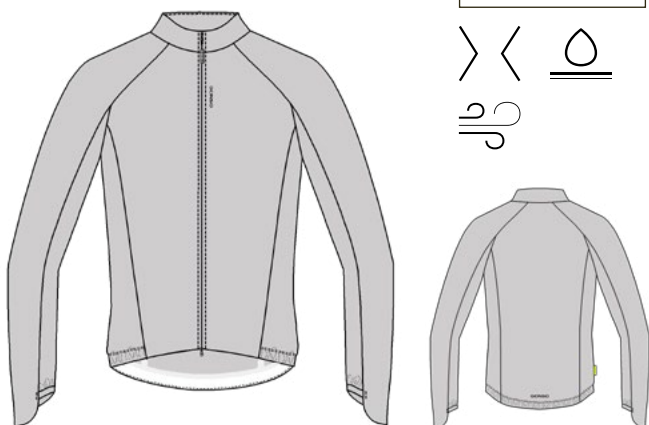

Men's cycling jackets

ROAD BIKE RAIN JACKET

3006872 Save Jacket Road Light M (13730)

10902 high rise

67 cm (size L)

XS → 3XL

NEW

On-Road

- Ultralight & packable road bike rain jacket
- Tight fit
- Taped seams & 10,000 mm water column
- Small pack size for the jersey pocket
- Elastic hem
- 2-layer laminate

G-TEX

100% Polyamide

COLORWAYS

10599 safety yellow

ROAD BIKE WIND JACKET