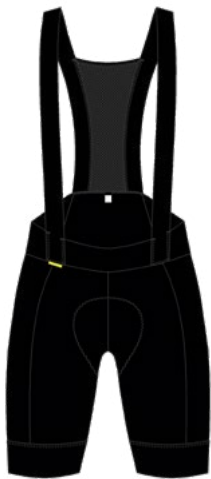

Men's Cycling Shorts

SHORT BIB SHORTS WITH PAD AND POCKET

3006850 Essential Bib Pockets M (12160)

10900
black

23
(size L)

S → 3XL

NEW

Off-Road

> < (♻️)

- Bib shorts with back pocket for trail and gravel
- Tight fit
- Shape-retaining, durable, high freedom of movement
- Dry Up Air seat pad
- Bib construction with mesh
- Back pocket

78% Recycled Polyamide
22% Elastane

PAD

DRY UP AIR

SHORT BIB SHORTS WITH PAD