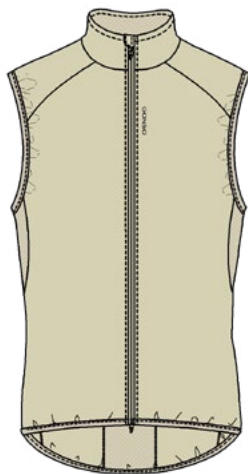

3003190 Road Vest Wind W
(24241)

21003
cardboard

 59
(size 38)

 34 → 46

PP

On-Road

- Tight fit
- Very light & windproof
- Breathable and flexible due to fabric inserts
- Full-length 2-way zip
- Small pack size