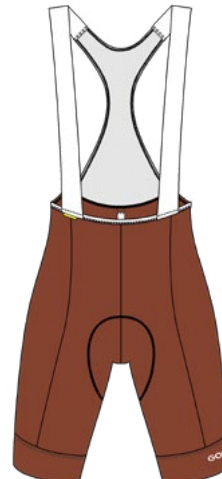

PAD

DRY UP AIR

SHORT BIB SHORTS WITH PAD

3003171 Essential Bib M (16216)

21026
marocco

27
(size L)

S → 6XL

PP

On-Road

> < (♻️)

- Tight fit
- Shape-retaining, durable, high freedom of movement
- Dry Up Air seat pad
- Bib construction with mesh
- Color-coordinated anti-slip silicone leg grippers

78% Recycled Polyamide
22% Elastane