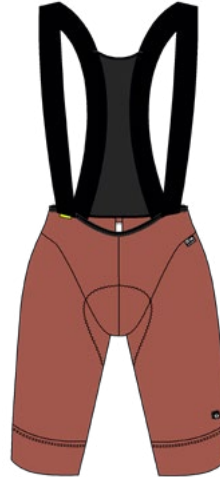

NEW

SQlab

- Elevated version of the SQlab GO Bib with extra thin seat pad
- Tight fit
- Very light & breathable
- Ergonomic, extra thin SQlab seat pad (5 mm)
- Non-slip laser-cut leg cuffs

71% Polyamide
29% Elastane

PAD

SQLAB-PAD THIN

SHORT BIB SHORTS WITH PAD

3006940 SQlab GO Bib Long M (16026)

21022
ember

34
(size L)

S → 6XL

NEW

SQlab

- SQlab GO Bib with extended leg
- Tight fit
- Light, breathable, durable
- Ergonomic SQlab seat pad
- Strap system with mesh insert in the back & color-coordinated anti-slip silicone leg gripper
- Innovative cut without side seams, suitable for long legs