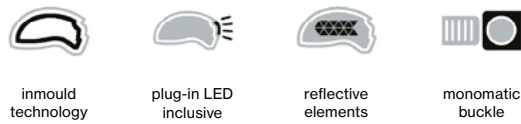

Art. No.	Size	Colour	
S41.3.050.0815	55–58	black matt	NEW
S41.3.050.0817	58–61	black matt	NEW